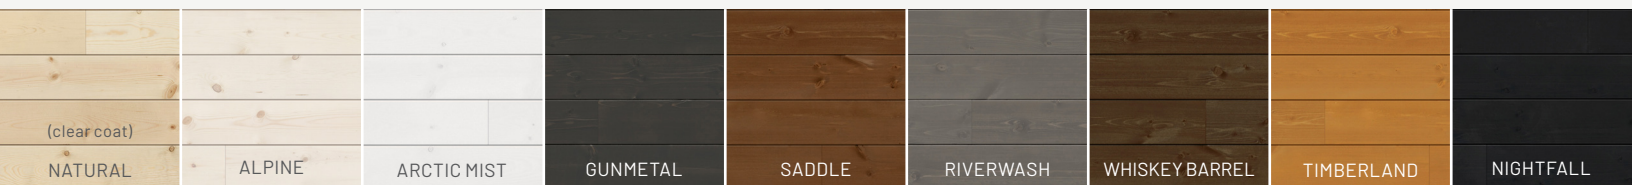

## VG HEMLOCK

- 1x6 widths in 6-20-ft. random lengths (odd/even)
- Nickel gap and v-groove (end-matched) and bevel patterns
- WUI compliant (nickel gap siding)
- Clear grade

VG HEMLOCK  
NATURAL

## NATIVE WOODS

- Nickel gap or WP4/V-groove pattern
- 1x6 12 ft. and 16 ft. lengths
- End-matched for fewer cuts and less waste
- For interior and covered exterior use

MATCHING TRIM: 1X4

SADDLE

### FINISH OPTIONS

## TIMELESS

- Interlocking pattern reduces exposed fasteners
- Prepainted and primed options available
- Finger-jointed and edge-glued for stability
- 1x6 and 1x8 widths
- For interior use only
- Available in 3 profiles: nickel gap shiplap, E&CB, WP4 (v-groove)