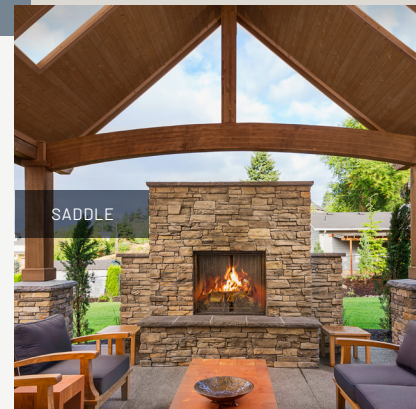

## VG HEMLOCK

- 1x6 widths in 6-20-ft. random lengths (odd/even)
- Nickel gap and v-groove (end-matched) and bevel patterns
- WUI compliant (nickel gap siding)
- Clear grade

VG HEMLOCK  
NATURAL

## NATIVE WOODS

- Nickel gap or WP4/V-groove pattern
- 1x6 12 ft. and 16 ft. lengths
- End-matched for fewer cuts and less waste
- For interior and covered exterior use

MATCHING TRIM: 1X4

SADDLE