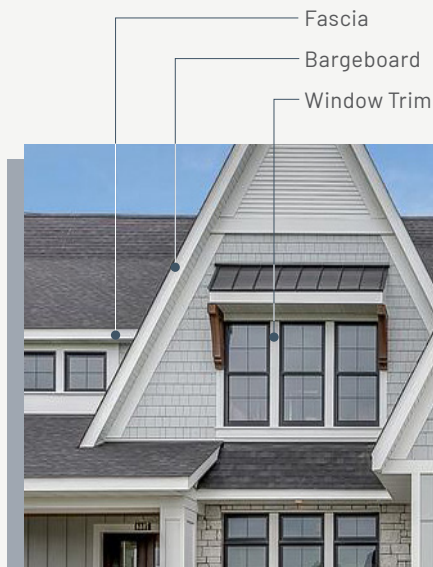

PRIMED SPF (SOLID SAWN)

- S1S2E (resawn or combed), C4S, or R1F1E
- 1x2 through 1x8 and 2x2 through 2x12 with lengths up to 20 ft.
- 15-year warranty against peeling, flaking and chalking
- 5-year warranty (peeling and flaking)