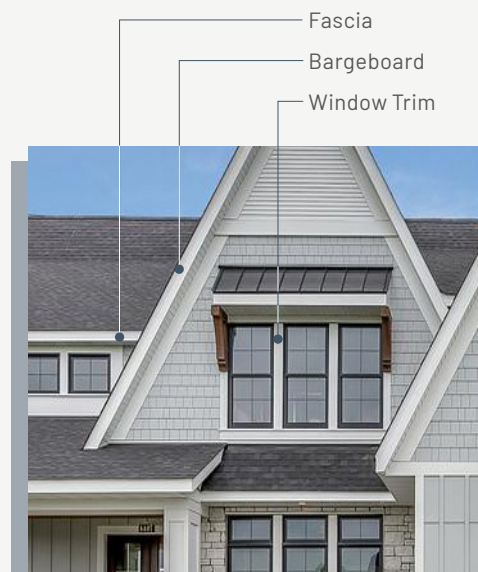

PATTERN PROFILES

For more product information, visit us at ufpEDGE.com

Share your projects with us @ufpEDGE

EDGE™
Siding. Pattern. Trim.